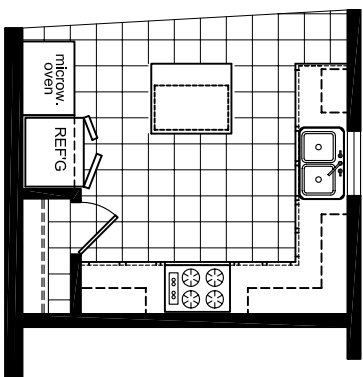

MODEL 21-716
 3 BEDROOM, 2 BATH
 NOMINAL SIZE: 28' x 60'
 ACTUAL SIZE: 26'-8" x 56'-0"
 TOTAL AREA: 1,493 SQ. FT.

CHAMPION
 HOMES OF TENNESSEE

560 ATLANTIC AVE., HENRY, TN 38231

DATA SEAL

MODIFICATIONS

MODEL: 21-716

SHEET:

3 BEDROOM, 2 BATH

LITERATURE PLAN

L-101

PROPRIETARY AND CONFIDENTIAL.
 THESE DRAWINGS AND SPECIFICATIONS ARE ORIGINAL,
 PROPRIETARY AND CONFIDENTIAL MATERIALS OF CHAMPION.
 COPYRIGHT © 1978-2008 BY CHAMPION

DRAWN BY: S. BROOKS

DATE: 11-07-06

SCALE: 1/8" = 1'-0"