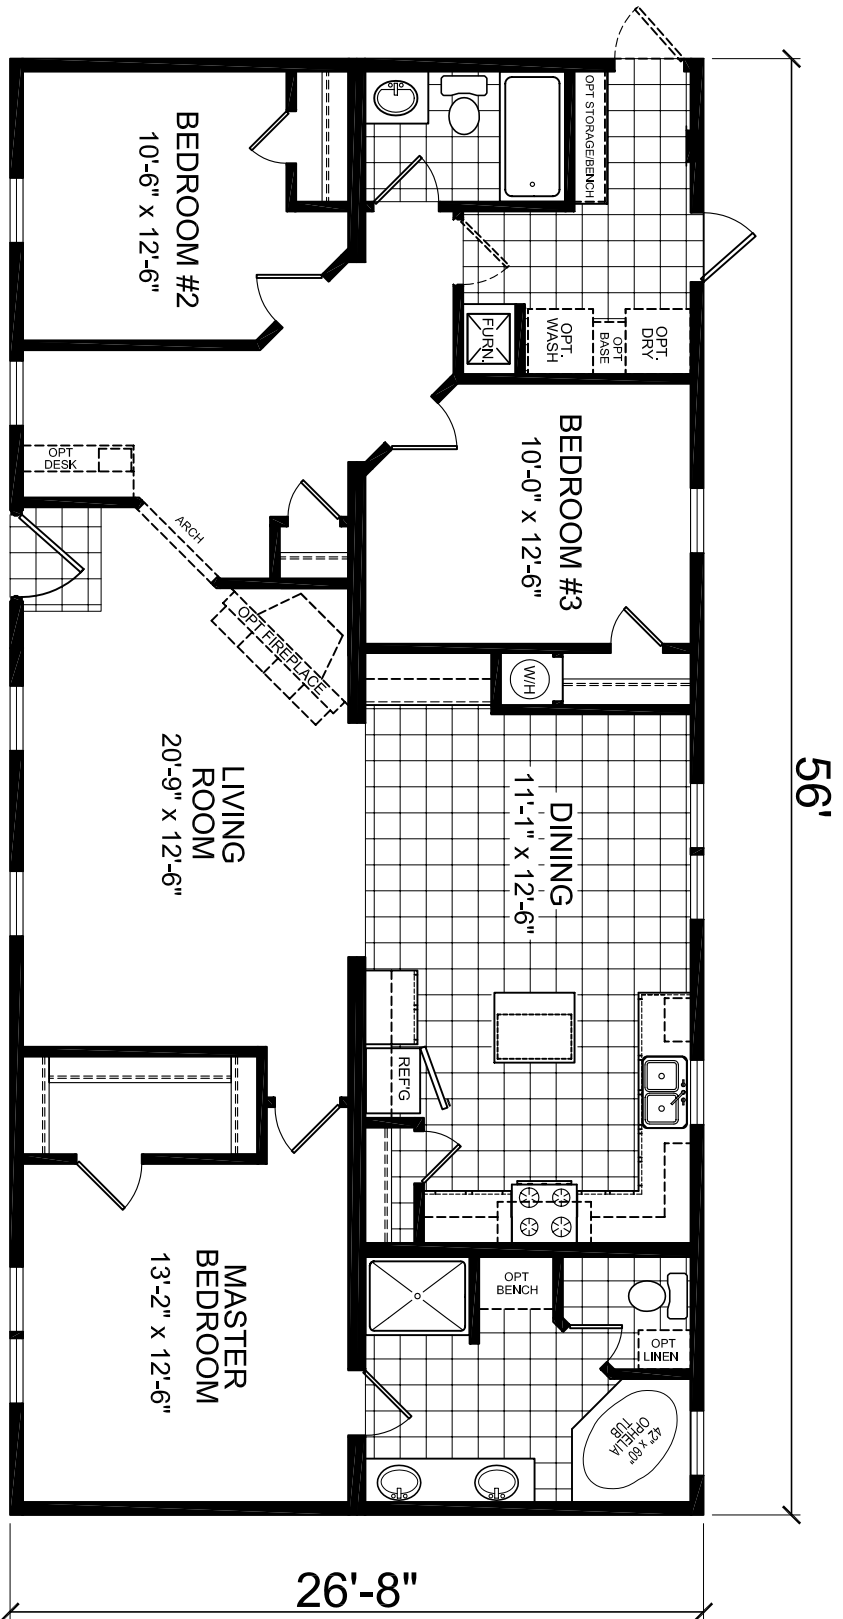

MODEL 21-716
 3 BEDROOM, 2 BATH
 NOMINAL SIZE: 28' x 60'
 ACTUAL SIZE: 26'-8" x 56'-0"
 TOTAL AREA: 1,493 SQ. FT.

CHAMPION
 HOMES OF TENNESSEE

560 ATLANTIC AVE., HENRY, TN 38231

DATA SEAL

MODIFICATIONS

MODEL: 21-716

SHEET:

3 BEDROOM, 2 BATH

LITERATURE PLAN

L-101

PROPRIETARY AND CONFIDENTIAL.
 THESE DRAWINGS AND SPECIFICATIONS ARE ORIGINAL,
 PROPRIETARY AND CONFIDENTIAL MATERIALS OF CHAMPION.
 COPYRIGHT © 1978-2008 BY CHAMPION

DRAWN BY: S. BROOKS

DATE: 11-07-06

SCALE: 1/8" = 1'-0"