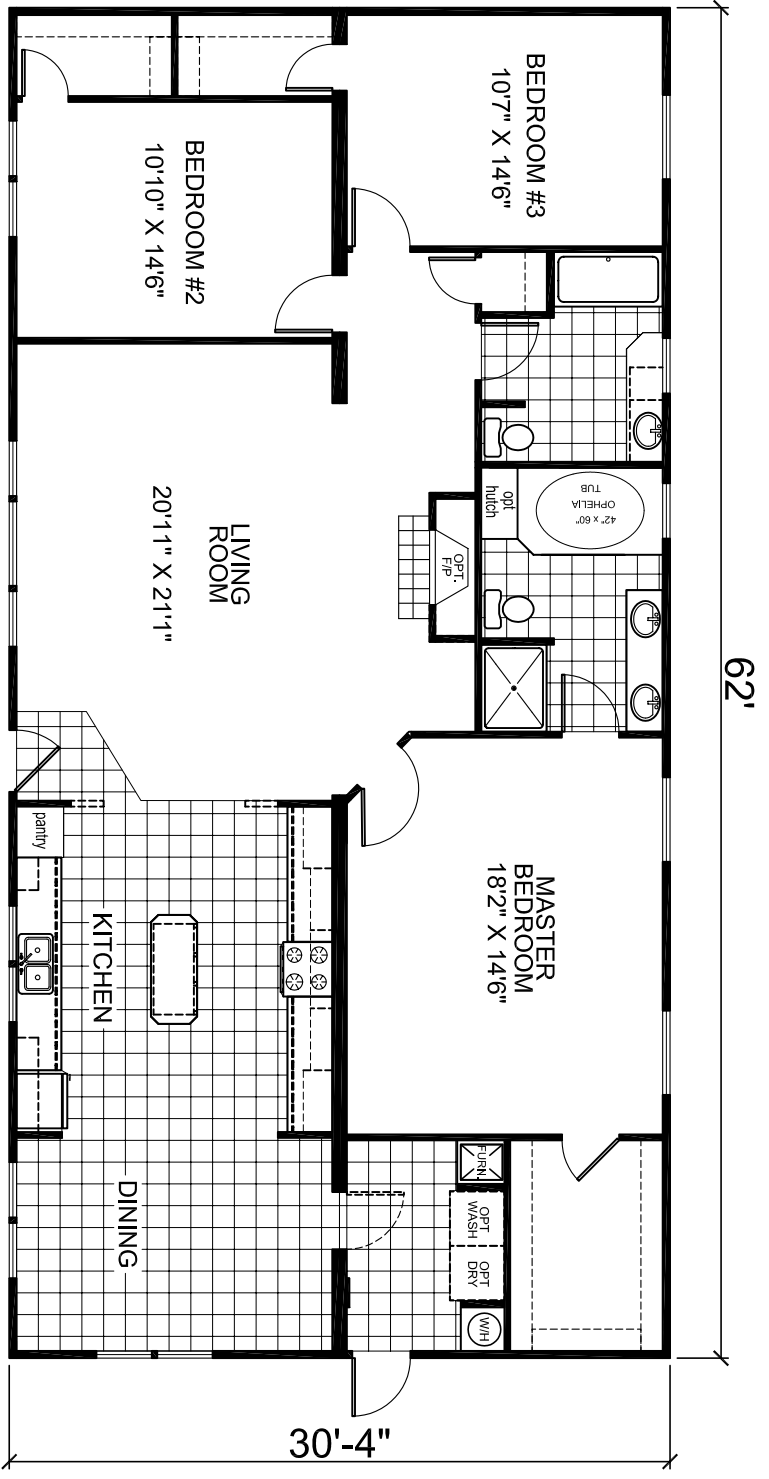

Champion
HOMES OF TENNESSEE

560 ATLANTIC AVE., HENRY, TN 38231

MODEL 21-462
3 BEDROOM, 2 BATH
NOMINAL SIZE: 32' x 66'
ACTUAL SIZE: 30'-4" x 62'-0"
TOTAL AREA: 1,880 SQ. FT.

DAPIA SEAL

ISSUED	MODIFICATIONS
5-4-06	

MODEL: **21-462**
TITLE: **LITERATURE PLAN**
DRAWN BY: STAFF
DATE: 01-01-02
SCALE: 1/8" = 1'-0"

SHEET: **L-102**