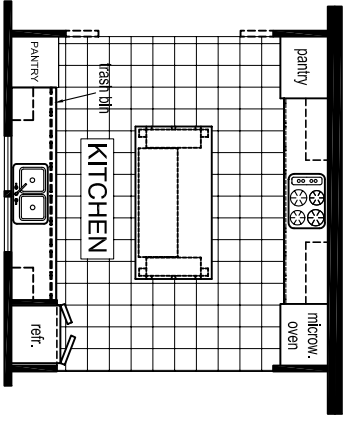

Champion
HOMES OF TENNESSEE

560 ATLANTIC AVE., HENRY, TN 38231

MODEL 21-462
3 BEDROOM, 2 BATH
NOMINAL SIZE: 32' x 66'
ACTUAL SIZE: 30'-4" x 62'-0"
TOTAL AREA: 1,880 SQ. FT.

DAPIA SEAL

ISSUED	MODIFICATIONS
5-4-06	

MODEL: **21-462**
TITLE: **LITERATURE PLAN**
DRAWN BY: STAFF
DATE: 01-01-02
SCALE: 1/8" = 1'-0"

SHEET: **L-102**