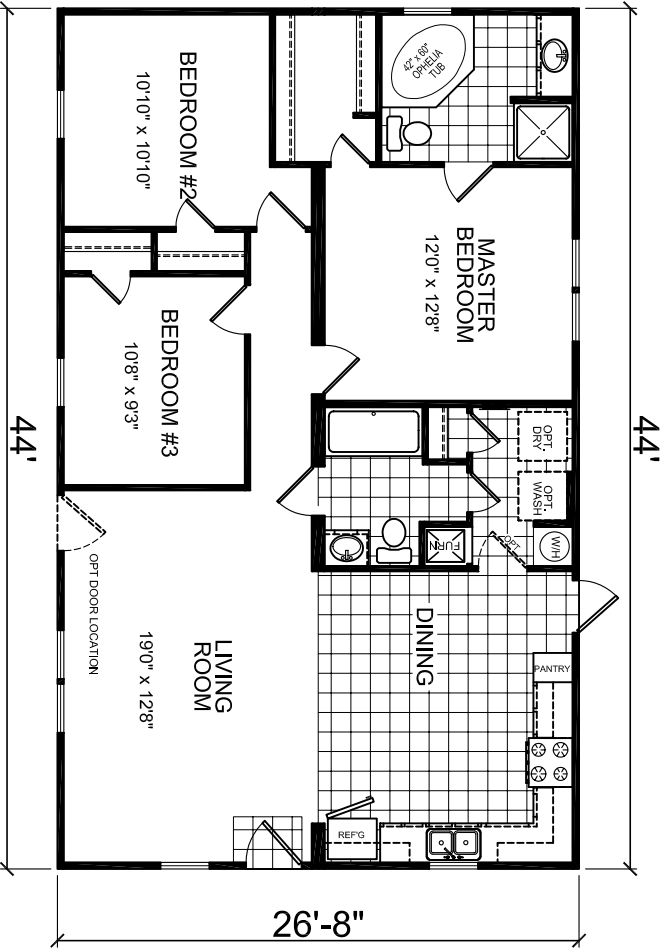

CHAMPION
HOMES OF TENNESSEE

560 ATLANTIC AVE. HENRY, TN 38231

MODEL 21-350
3 BEDROOM, 2 BATH
NOMINAL SIZE: 28' x 48'
ACTUAL SIZE: 26'-8" x 44'-0"
NOMINAL SIZE W/ PORCH: 28' x 54'
ACTUAL SIZE W/ PORCH: 26'-8" x 50'-0"
TOTAL AREA: 1,173 SQ. FT.

DAPIA SEAL

MODIFICATIONS

MODEL: 21-350

28X48 3BDRM

TITLE: LITERATURE PLAN

SHEET:

L-101

DRAWN BY: S. BROOKS

DATE: 01-23-07

PROPRIETARY AND CONFIDENTIAL
THESE DRAWINGS AND SPECIFICATIONS ARE ORIGINAL
PROPRIETARY AND CONFIDENTIAL MATERIALS OF CHAMPION.
COPYRIGHT © 1976-2006 BY CHAMPION

SCALE: 1/8" = 1'-0"