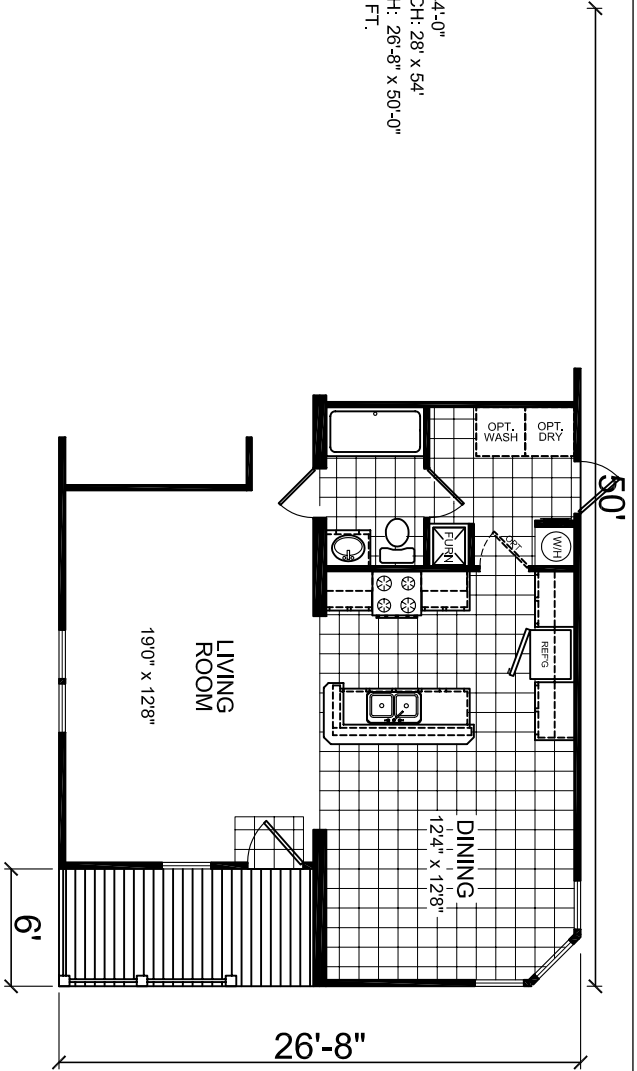

CHAMPION
HOMES OF TENNESSEE

560 ATLANTIC AVE. HENRY, TN 38231

MODEL 21-350
3 BEDROOM, 2 BATH
NOMINAL SIZE: 28' x 48'
ACTUAL SIZE: 26'-8" x 44'-0"
NOMINAL SIZE W/ PORCH: 28' x 54'
ACTUAL SIZE W/ PORCH: 26'-8" x 50'-0"
TOTAL AREA: 1,173 SQ. FT.

DAPIA SEAL

MODIFICATIONS

MODEL: 21-350

28X48 3BDRM

TITLE: LITERATURE PLAN

SHEET:

L-101

DRAWN BY: S. BROOKS

DATE: 01-23-07

PROPRIETARY AND CONFIDENTIAL
THESE DRAWINGS AND SPECIFICATIONS ARE ORIGINAL
PROPRIETARY AND CONFIDENTIAL MATERIALS OF CHAMPION.
COPYRIGHT © 1976-2006 BY CHAMPION

SCALE: 1/8" = 1'-0"